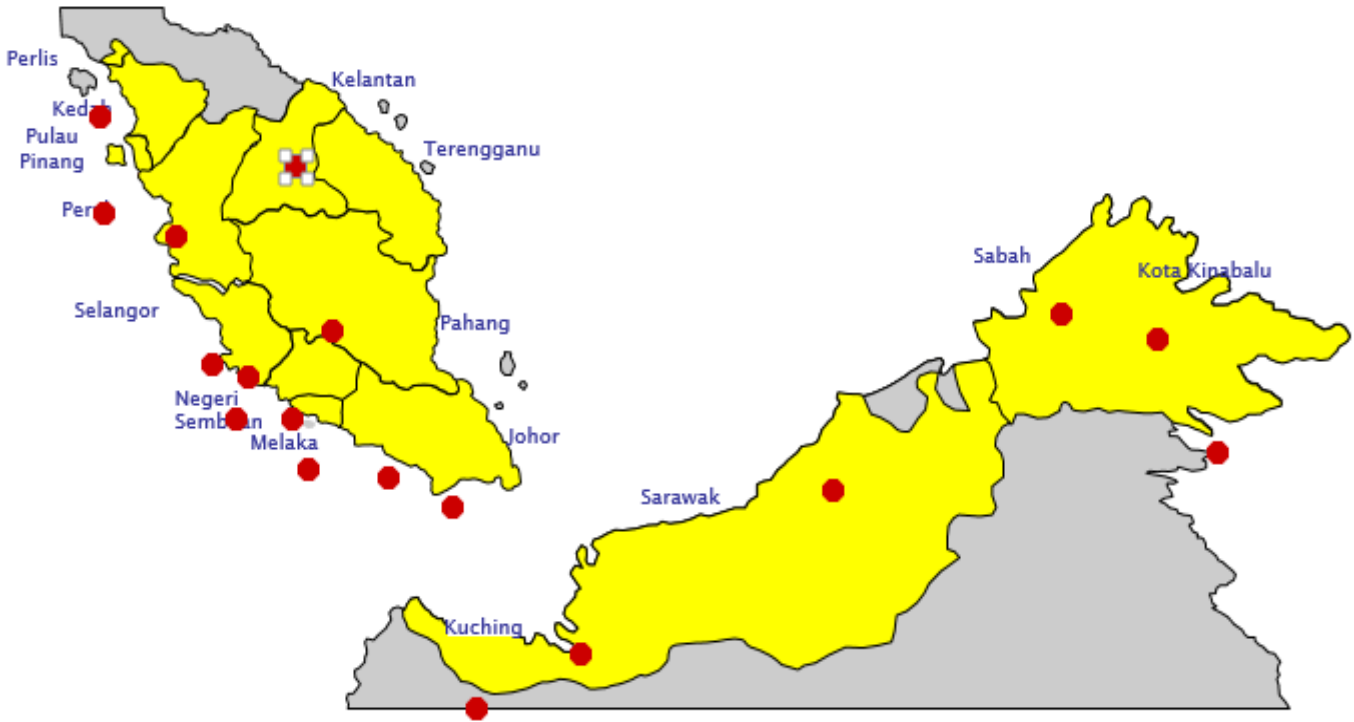

HighPoint Service Center

ZTE Hotline: 03-80266303

Central Region

Plaza Low Yat

Lot 4.20, 4th Floor
Plaza Low Yat
Off Jalan Bukit Bintang
55100 Kuala Lumpur

GPS Coordinate: N 3.14406 E 101.70998
Operation Hour: 10:30am to 9:00pm (Daily)

Sabah Region

<p>Kota Kinabalu Lot 38 & 39, Lorong Karamunsing A, Karamunsing Warehouse, 88100 Kota Kinabalu, Sabah.</p> <p>GPS Coordinate: N 5 57.985 E 116 04.273 Operation Hour : 9.00am to 6.00pm (Mon – Fri)</p>	<p>Sandakan Lot W-SO 59/60 (First Floor), One Avenue 10, Mile 6, Jalan Utara, 90000 Sandakan, Sabah.</p> <p>Operation Hour : 8.30am to 5.30pm (Mon – Fri)</p>
<p>Tawau No.15664, 2nd Floor, Lot 3 at MPT 299, Jalan St.Patrick (Off Jalan Belunu) 91000 Tawau, Sabah</p> <p>GPS Coordinate: N 4.246737 E 117.892978 Operation Hour : 8.30am to 5.30pm (Mon – Fri)</p>	

Sarawak Region

Kuching

126 & 126A, Green Heights Commercial Centre,
Lorong Lapangan Terbang 2, Green Heights,
93250 Kuching, Sarawak.

GPS Coordinate: N 1 30.117 E 110 20.850
Operation Hour : 9.00am to 6.00pm (Mon – Fri)

Miri

Lot 2119, 1st Floor, Block 5, MCLD, Jalan Yakin,
Yakin Commercial Centre, 98000 Miri, Sarawak.

GPS Coordinate: N 4 25.083 E 114 00.367
Operation Hour : 9.00am to 6.00pm (Mon – Fri)

Sibu

No. 17, Chengai Road, 96000 Sibu, Sarawak.